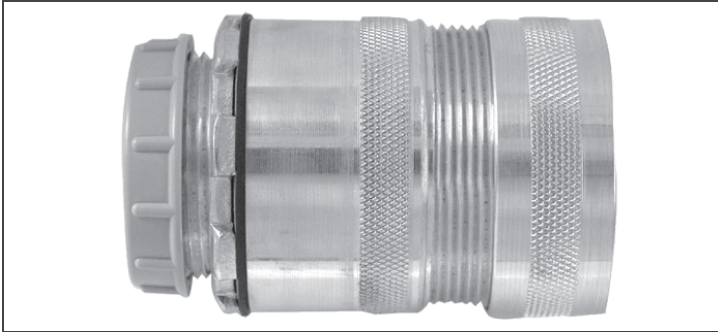

**ARMORED CABLE**

**SERVICETECK® (TECK90)  
Connector**

**Description:**

Connectors are a one-piece body construction with a unique scroll design that provides a 360° ground to armor.

**Application:**

Suitable for industrial and commercial use. Manufactured from 6061 copper-free aluminum. A complete range of NPT (*National Pipe Thread*) sizes are available from 1/2" through 4" to accommodate armored cable type MC O.D. sizes from 0.38 - 4.33".