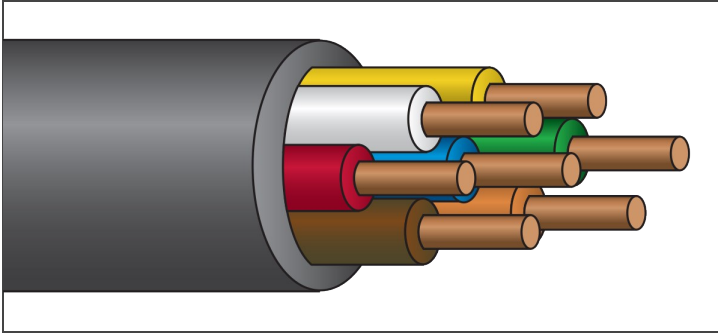

**IRRIGATION CABLE**

**SPRINKLER CONTROL**

30 Volt Copper

**Description:**

Soft annealed solid copper, insulated with colored PVC, cabled with and jacketed with black HMW-PE (*nylon rip cord under jacket*).

**Application:**

Suitable for use as control cable for commercial and residential irrigation systems.

**Standards:**

UL Listed: Sprinkler Control Cable  
Temperature Rated at 60°C Wet/Dry  
Sunlight Resistant  
Underground Use  
RoHS Compliant

Part Number	Conductor Solid (AWG)	Conductor Solid (no.)	Dimensions Insulation (in.)	Dimensions Jacket (in.)	Dimensions O.D. (in.)	Standard Packaging (100')	Standard Packaging (250')	Standard Packaging (500')	Standard Packaging (1000')	Weight (lb./1000')
SPR18/2	18	2	0.02	0.03	0.14 x 0.22		X	X	X	23
SPR18/3	18	3	0.02	0.03	0.23	X	X	X	X	30
SPR18/4	18	4	0.02	0.03	0.25			X		38
SPR18/5	18	5	0.02	0.03	0.27	X	X	X	X	47
SPR18/6	18	6	0.02	0.03	0.30			X		55
SPR18/7	18	7	0.02	0.03	0.30	X	X	X	X	62
SPR18/8	18	8	0.02	0.03	0.33		X	X		71
SPR18/9	18	9	0.02	0.03	0.35					79
SPR18/10	18	10	0.02	0.03	0.37	X	X	X	X	87
SPR18/12	18	12	0.02	0.03	0.39					103
SPR18/13	18	13	0.02	0.03	0.40		X	X	X	110