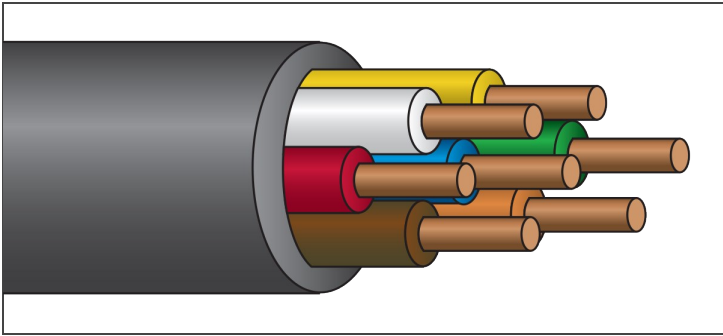

**IRRIGATION CABLE**

**SPRINKLER CONTROL**

30 Volt Copper

**Description:**

Soft annealed solid copper, insulated with colored PVC, cabled with and jacketed with black HMW-PE (*nylon rip cord under jacket*).

**Application:**

Suitable for use as control cable for commercial and residential irrigation systems.

**Standards:**

UL Listed: Sprinkler Control Cable  
Temperature Rated at 60°C Wet/Dry  
Acid, Alkali, Grease, Chemical, Abrasion, Crush,  
Moisture and Sunlight Resistant  
Underground Use  
RoHS Compliant

Part Number	Conductor Solid (AWG)	Conductor Solid (no.)	Dimensions Insulation (in.)	Dimensions Jacket (in.)	Dimensions O.D. (in.)	Standard Packaging (100')	Standard Packaging (250')	Standard Packaging (500')	Standard Packaging (1000')	Weight (lb./1000')
SPR18/2	18	2	0.02	0.03	0.14 x 0.22		X	X	X	23
SPR18/3	18	3	0.02	0.03	0.23	X	X	X	X	30
SPR18/4	18	4	0.02	0.03	0.25			X		38
SPR18/5	18	5	0.02	0.03	0.27	X	X	X	X	47
SPR18/6	18	6	0.02	0.03	0.30			X		55
SPR18/7	18	7	0.02	0.03	0.30	X	X	X	X	62
SPR18/8	18	8	0.02	0.03	0.33		X	X		71
SPR18/9	18	9	0.02	0.03	0.35					79
SPR18/10	18	10	0.02	0.03	0.37	X	X	X	X	87
SPR18/12	18	12	0.02	0.03	0.39					103
SPR18/13	18	13	0.02	0.03	0.40		X	X	X	110