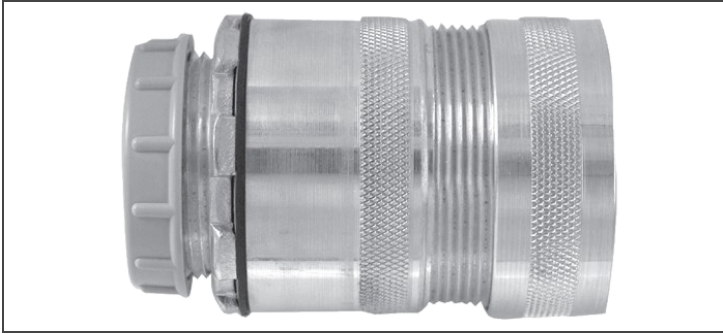

**ARMORED CABLE**

**SERVICETECK® (TECK90)**  
**Connector**

**Description:**

Connectors are a one-piece body construction with a unique scroll design that provides a 360° ground to armor.

**Application:**

Suitable for industrial and commercial use. Manufactured from 6061 copper-free aluminum. A complete range of NPT (*National Pipe Thread*) sizes are available from 0.5" through 4" to accommodate armored cable type MC O.D. sizes from 0.38" through 4.33".