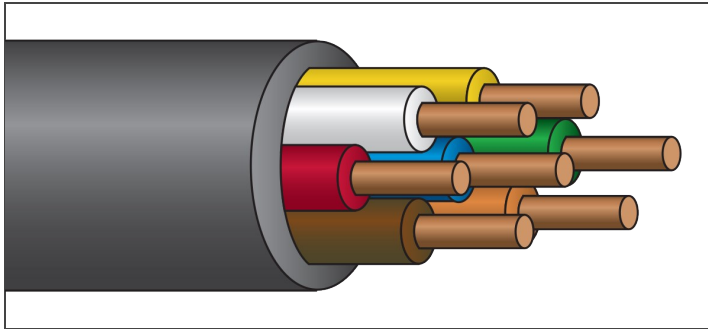

IRRIGATION CABLES

SPRINKLER CONTROL

30 Volt Copper

Description:

Soft annealed solid copper, insulated with colored PVC, cabled together and jacketed with black HMW-PE (*nylon rip cord under jacket*).

Application:

Suitable for use as control cable for commercial and residential irrigation systems.

Standards:

UL Listed: Sprinkler Control Cable
Temperature Rated at 60°C Wet/Dry
Sunlight Resistant
Underground Use
RoHS Compliant

Part Number	Conductor Solid (AWG)	Conductor Solid (no.)	Dimensions Insulation (in.)	Dimensions Jacket (in.)	Dimensions O.D. (in.)	Standard Packaging (100')	Standard Packaging (250')	Standard Packaging (500')	Standard Packaging (1000')	Weight (lb./1000')
SPR18/2	18	2	0.02	0.03	0.14 x 0.22		X	X	X	23
SPR18/3	18	3	0.02	0.03	0.23	X	X	X	X	30
SPR18/4	18	4	0.02	0.03	0.25			X		38
SPR18/5	18	5	0.02	0.03	0.27	X	X	X	X	47
SPR18/6	18	6	0.02	0.03	0.30			X		55
SPR18/7	18	7	0.02	0.03	0.30	X	X	X	X	62
SPR18/8	18	8	0.02	0.03	0.33		X	X		71
SPR18/9	18	9	0.02	0.03	0.35					79
SPR18/10	18	10	0.02	0.03	0.37	X	X	X	X	87
SPR18/12	18	12	0.02	0.03	0.39					103
SPR18/13	18	13	0.02	0.03	0.40		X	X	X	110