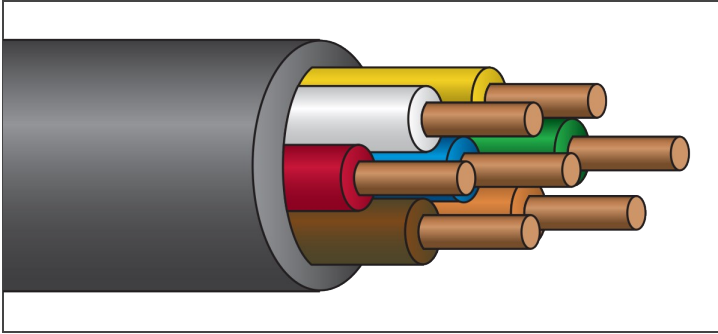

IRRIGATION CABLE

SPRINKLER CONTROL

30 Volt Copper

Description:

Soft annealed solid copper, insulated with colored PVC, cabled together and jacketed with black HMW-PE (*nylon rip cord under jacket*).

Application:

Suitable for use as control cable for commercial and residential irrigation systems.

Standards:

UL Listed: Sprinkler Control Cable
Temperature Rated at 60°C Wet/Dry
Sunlight Resistant
Underground Use
RoHS Compliant

Part Number	Conductor Solid (AWG)	Conductor Solid (no.)	Dimensions Insulation (in.)	Dimensions Jacket (in.)	Dimensions O.D. (in.)	Standard Packaging (100')	Standard Packaging (250')	Standard Packaging (500')	Standard Packaging (1000')	Weight (lb./1000')
SPR18/2	18	2	0.02	0.03	0.14 x 0.22		X	X	X	23
SPR18/3	18	3	0.02	0.03	0.23	X	X	X	X	30
SPR18/4	18	4	0.02	0.03	0.25			X		38
SPR18/5	18	5	0.02	0.03	0.27	X	X	X	X	47
SPR18/6	18	6	0.02	0.03	0.30			X		55
SPR18/7	18	7	0.02	0.03	0.30	X	X	X	X	62
SPR18/8	18	8	0.02	0.03	0.33		X	X		71
SPR18/9	18	9	0.02	0.03	0.35					79
SPR18/10	18	10	0.02	0.03	0.37	X	X	X	X	87
SPR18/12	18	12	0.02	0.03	0.39					103
SPR18/13	18	13	0.02	0.03	0.40		X	X	X	110