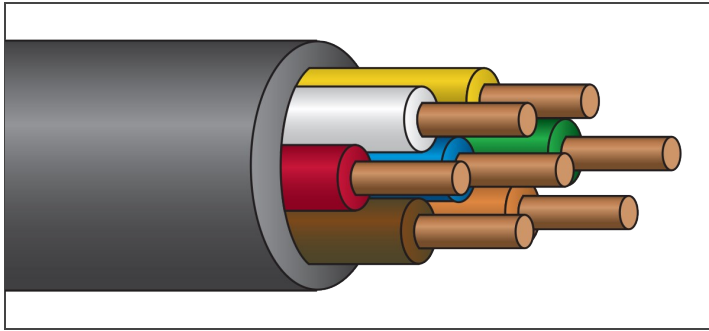

IRRIGATION CABLES

SPRINKLER CONTROL

30 Volt Copper

Description:

Soft annealed solid copper, insulated with colored PVC, cabled together and jacketed with black HMW-PE (*nylon rip cord under jacket*).

Application:

Suitable for use as control cable for commercial and residential irrigation systems.

Standards:

UL Listed: Sprinkler Control Cable
Temperature Rated at 60°C Wet/Dry
Sunlight Resistant
Underground Use
RoHS Compliant

Part Number	Conductor Solid (AWG)	Conductor Solid (no.)	Dimensions Insulation (in.)	Dimensions Jacket (in.)	Dimensions O.D. (in.)	Standard Packaging (100')	Standard Packaging (250')	Standard Packaging (500')	Standard Packaging (1000')	Weight (lb./1000')
SPR18/2	18	2	0.02	0.03	0.14 x 0.22		X	X	X	23
SPR18/3	18	3	0.02	0.03	0.23	X	X	X	X	30
SPR18/4	18	4	0.02	0.03	0.25			X		38
SPR18/5	18	5	0.02	0.03	0.27	X	X	X	X	47
SPR18/6	18	6	0.02	0.03	0.30			X		55
SPR18/7	18	7	0.02	0.03	0.30	X	X	X	X	62
SPR18/8	18	8	0.02	0.03	0.33		X	X		71
SPR18/9	18	9	0.02	0.03	0.35					79
SPR18/10	18	10	0.02	0.03	0.37	X	X	X	X	87
SPR18/12	18	12	0.02	0.03	0.39					103
SPR18/13	18	13	0.02	0.03	0.40		X	X	X	110